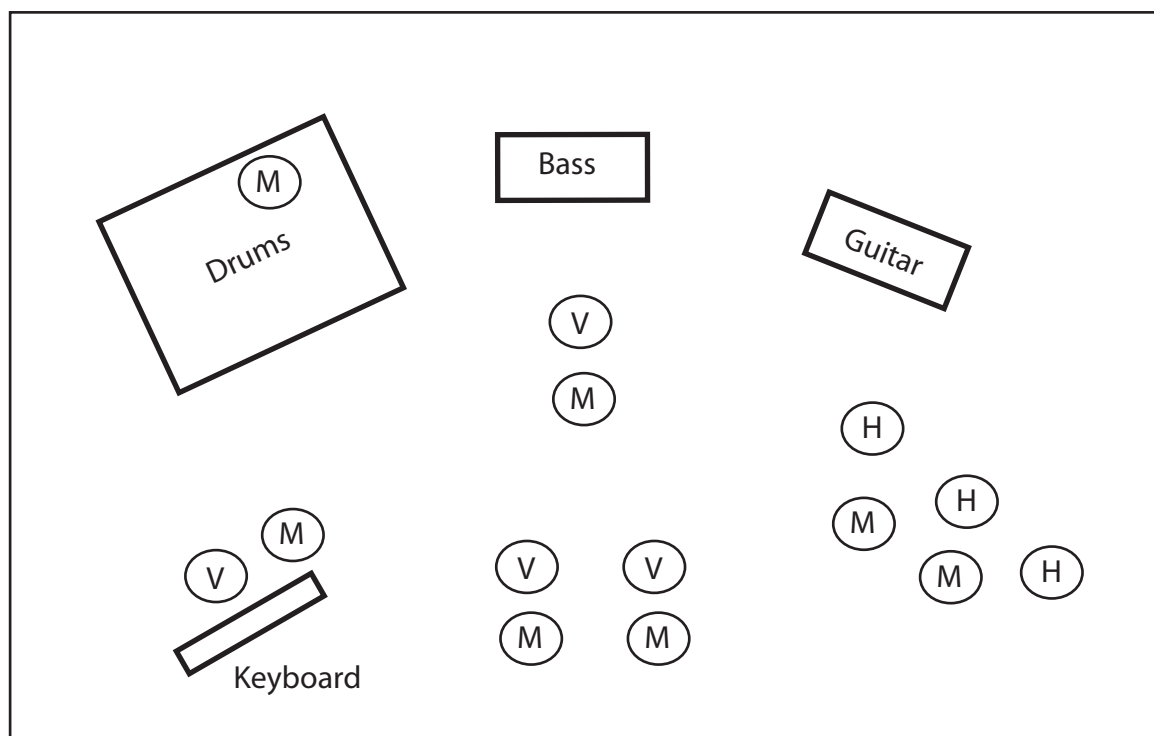

Slippery Slope - Stage plot 2009

HOUSE

- Ⓥ Vocal mic
- Ⓜ Monitor
- Ⓜ Horn mic - stand or clip-on

Lineup - 9 performers:

4 Vocals - keyboardist (main lead), 2 female vocalists, bassist

3 horns - tenor sax, alto sax, trumpet